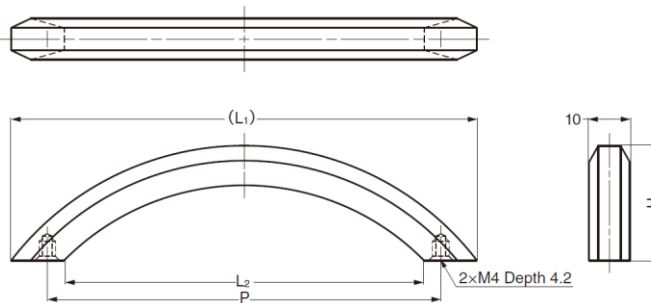

### Parts Included

- Truss head screw M4×30

Part No.	Material	Finish
G122HD-BCR	Brass	Black Chrome
G122HD-ABS		Brass Antique
G122HD-W		White Lacquer
G122HD-PNI		Pearl Nickel
G122HD-G		Gold
G122HD-CR		Chrome

### Parts Included

- Truss head screw M4×25

Part No.	Material	Finish	L <sub>1</sub>	L <sub>2</sub>	H	P
GK281-96PB	Brass	Clear	113.5	88.5	28	96
GK281-96CR		Chrome				
GK281-96BN		Black Nickel				
GK281-96SN		Soft Nickel				
GK281-128PB	Brass	Clear	146	120	30	128
GK281-128CR		Chrome				
GK281-128BN		Black Nickel				
GK281-128SN		Soft Nickel				