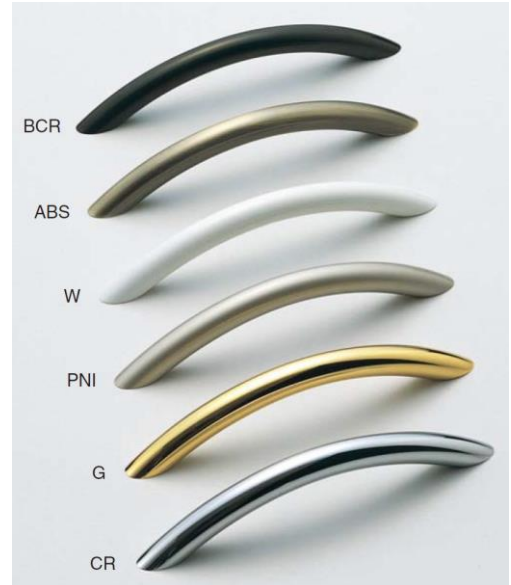

## G122HD Brass Handle

### Parts Included

- Truss head screw M4×30

Part No.	Material	Finish
G122HD-BCR	Brass	Black Chrome
G122HD-ABS		Brass Antique
G122HD-W		White Lacquer
G122HD-PNI		Pearl Nickel
G122HD-G		Gold
G122HD-CR		Chrome

### Parts Included

- Truss head screw M4×25

Part No.	Material	Finish	L <sub>1</sub>	L <sub>2</sub>	H	P
GK281-96PB	Brass	Clear	113.5	88.5	28	96
GK281-96CR		Chrome				
GK281-96BN		Black Nickel				
GK281-96SN		Soft Nickel				
GK281-128PB	Brass	Clear	146	120	30	128
GK281-128CR		Chrome				
GK281-128BN		Black Nickel				
GK281-128SN		Soft Nickel				