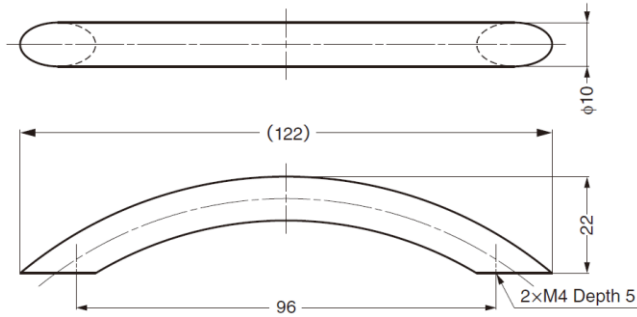

## G122HD Brass Handle

### Parts Included

- Truss head screw M4×30

Part No.	Material	Finish
G122HD-BCR	Brass	Black Chrome
G122HD-ABS		Brass Antique
G122HD-W		White Lacquer
G122HD-PNI		Pearl Nickel
G122HD-G		Gold
G122HD-CR		Chrome

### Parts Included

- Truss head screw M4×25

Part No.	Material	Finish	L <sub>1</sub>	L <sub>2</sub>	H	P
GK281-96PB	Brass	Clear	113.5	88.5	28	96
GK281-96CR		Chrome				
GK281-96BN		Black Nickel				
GK281-96SN		Soft Nickel				
GK281-128PB	Brass	Clear	146	120	30	128
GK281-128CR		Chrome				
GK281-128BN		Black Nickel				
GK281-128SN		Soft Nickel				